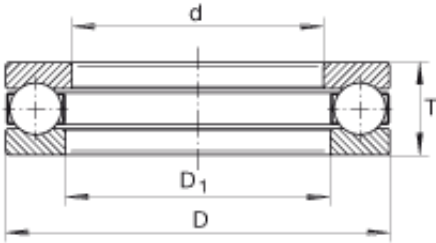

China 608rs Bearing Supplier

Gates PowerGrip GT4 Belt 2450-14MGT-85

GT4 Bearing 2D drawings and 3D CAD models

Bearing No. GT4

Size	17.463x34.138x14.3 mm
Bore Diameter	17,463 mm
Outer Diameter	34,138 mm
Width	14,3 mm
d	11/16 inch
d	17,463 mm
D	1,344 inch
D	34,138 mm
T	0,563 inch
T	14,3 mm
D ₁	0,719 inch
D ₁	18,263 mm
m	0,135 lbs / Weight
m	61 g / Weight
C _a	2260 lbf / Dynamic load rating (axial)
C _a	10100 N / Dynamic load rating (axial)
C _{0a}	3750 lbf / Static load rating (axial)
C _{0a}	16700 N / Static load rating (axial)