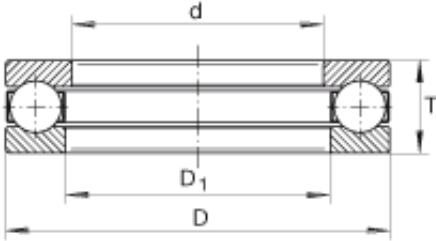

# China 608rs Bearing Supplier

Genuine Gates PowerGrip GT4 Synchronous Belt 560-8MGT-30, 22.05" Length, 8mm

GT4 Bearing 2D drawings and 3D CAD models

Bearing No. GT4

Size	17.463x34.138x14.3 mm
Bore Diameter	17,463 mm
Outer Diameter	34,138 mm
Width	14,3 mm
d	11/16 inch
d	17,463 mm
D	1,344 inch
D	34,138 mm
T	0,563 inch
T	14,3 mm
D <sub>1</sub>	0,719 inch
D <sub>1</sub>	18,263 mm
m	0,135 lbs / Weight
m	61 g / Weight
C <sub>a</sub>	2260 lbf / Dynamic load rating (axial)
C <sub>a</sub>	10100 N / Dynamic load rating (axial)
C <sub>0a</sub>	3750 lbf / Static load rating (axial)
C <sub>0a</sub>	16700 N / Static load rating (axial)